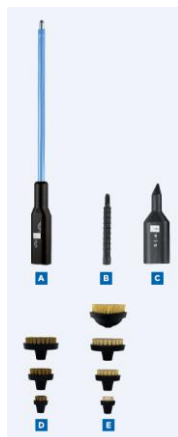

HIGH PRESSURE STEAM ACCESSORY KIT

The use of this kit allows you to concentrate the steam pressure in order to have a powerful and effective jet. Ideal for removing the most stubborn dirt and for cleaning the most hidden and difficult to reach points.

The kit consists of several accessories, each with specific functionality. The concentrator accessory (C) can be connected directly to the handle or to the extension tubes. It is also possible to connect both the lances and the brushes included in the kit to it (C). The two lances (A/B) - depending on the type - allow you to reach the most hidden corners and to clean in tight spaces. In addition, with the addition of the brushes (D/E), a greater abrasive action is obtained; brushes are available in various shapes and materials to be used on different surfaces.

SKU code: PAEU0382

EAN code: 8007411804793