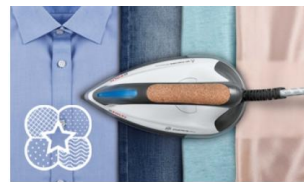

Compatible Accessories

POLTI FLUID CURVE IRON ACCESSORY

With this accessory you are able to extend the ways of use of your Polti Cimex Eradicator turning it into an ironing system with a boiler. It is ideal for perfectly ironing your garments.

Thanks to the power of steam, a single pass is enough to gently smooth the most difficult fibres and creases.

Compatible with: Polti Sani System Business and Polti Cimex Eradicator.
SKU code: PFEU0035
EAN code: 8007411012631